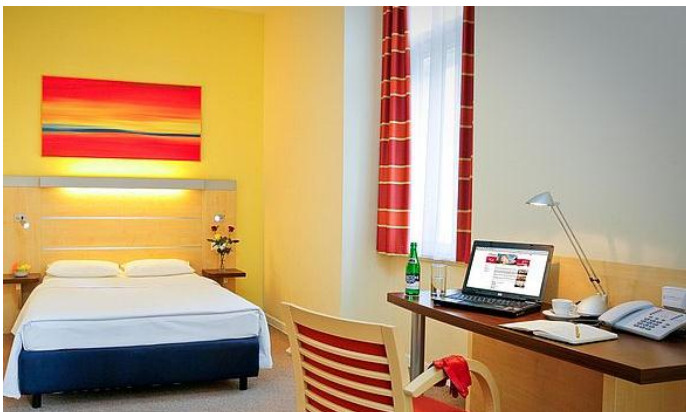

The remarkable architecture of the façade in “Prague modern” style embraces a stylish hotel with a fresh and exclusive ambiance.

All rooms are with individually controlled air-conditioning, bathroom equipped with cosmetics, hairdryer and magnifying mirror. Working desk with LAN/ Wi-Fi high-speed Internet connection, flat screen TV with multi lingual channels, radio, mini bar, coffee & tea making facilities, safe deposit box and electronic door lock.

Standard amenities in all rooms are individual climate control, high-speed internet access, satellite flat-screen TV, direct-dial telephone and a work space. Complimentary coffee & tea making facilities are also available.

Hotel Review

16th EFORT Congress 2015, Prague, 27–29 May

Hotel Vitkov

Hotel Description

Hotel Vitkov is situated in the historical and peaceful area of Prague - Žižkov, close to the Vítkov Monument. The biggest centrally located park in Prague is right below the Hotel Vitkov. The Old Town Square and other Prague attractions are 15-20 minutes away by public transport from the Hotel Vitkov.

The Vítkov Hotel comfort rooms are just what it means, back yard rooms overlooking the in-side neighborhood atmosphere of Zizkov, this rooms inspire of very relax and quite atmosphere. Spacious, comfortable and luxurious rooms are suitable for exacting individual clients and groups.