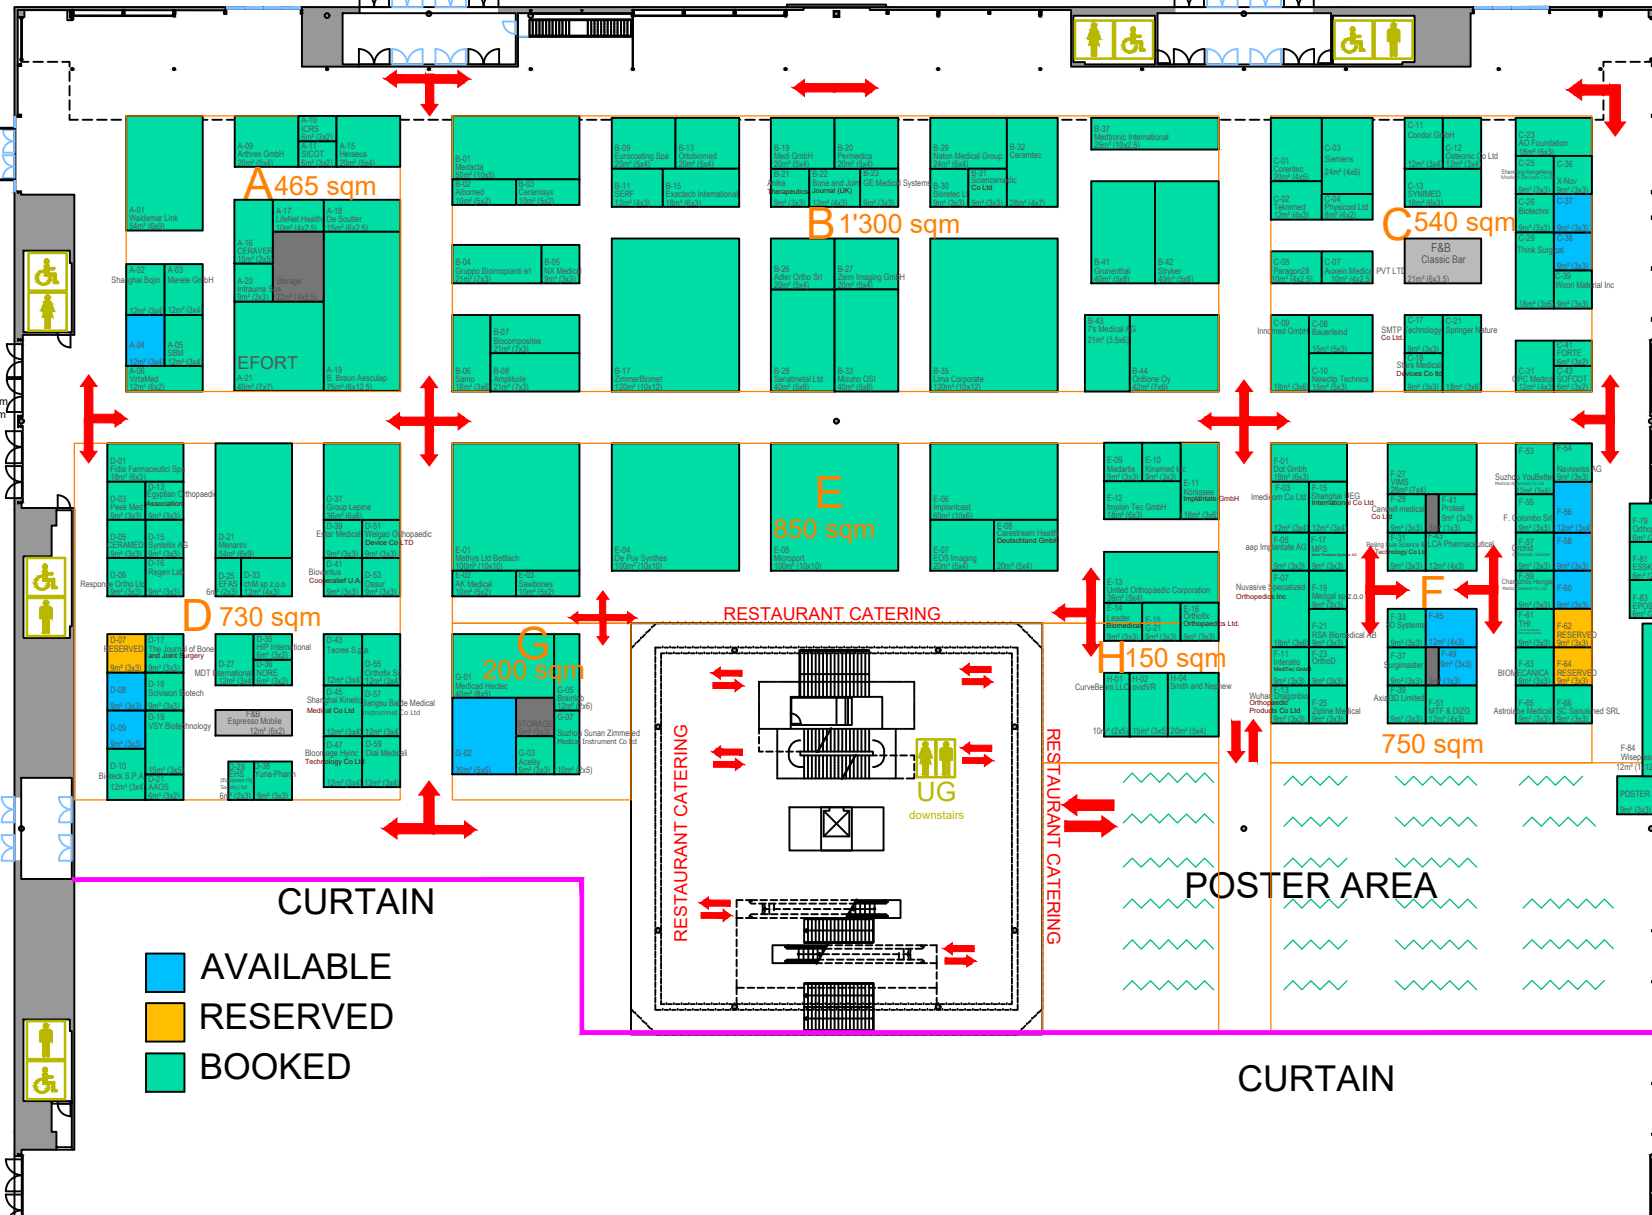

Date:  
10 March 2017

MAIN ENTRANCE  
SESSION ROOMS (ground level)  
Brussels, Madrid, Nice & Geneva  
SESSION ROOMS (first floor)  
Berlin, Copenhagen, Istanbul, Paris & London  
REGISTRATION

MAIN ENTRANCE  
SESSION ROOMS  
(Lisbon, Munich, Barcelona, Helsinki & Florence)  
REGISTRATION

SIDE ENTRANCE FROM  
PLENARY ROOM VIENNA

B9  
TOR / GATE  
Höhe / height = 4.4m  
Breite / width = 5.7m  
LOADING

B1  
TOR / GATE  
Höhe / height = 4.4m  
Breite / width = 5.7m  
LOADING

- AVAILABLE
- RESERVED
- BOOKED

CURTAIN

POSTER AREA

CURTAIN