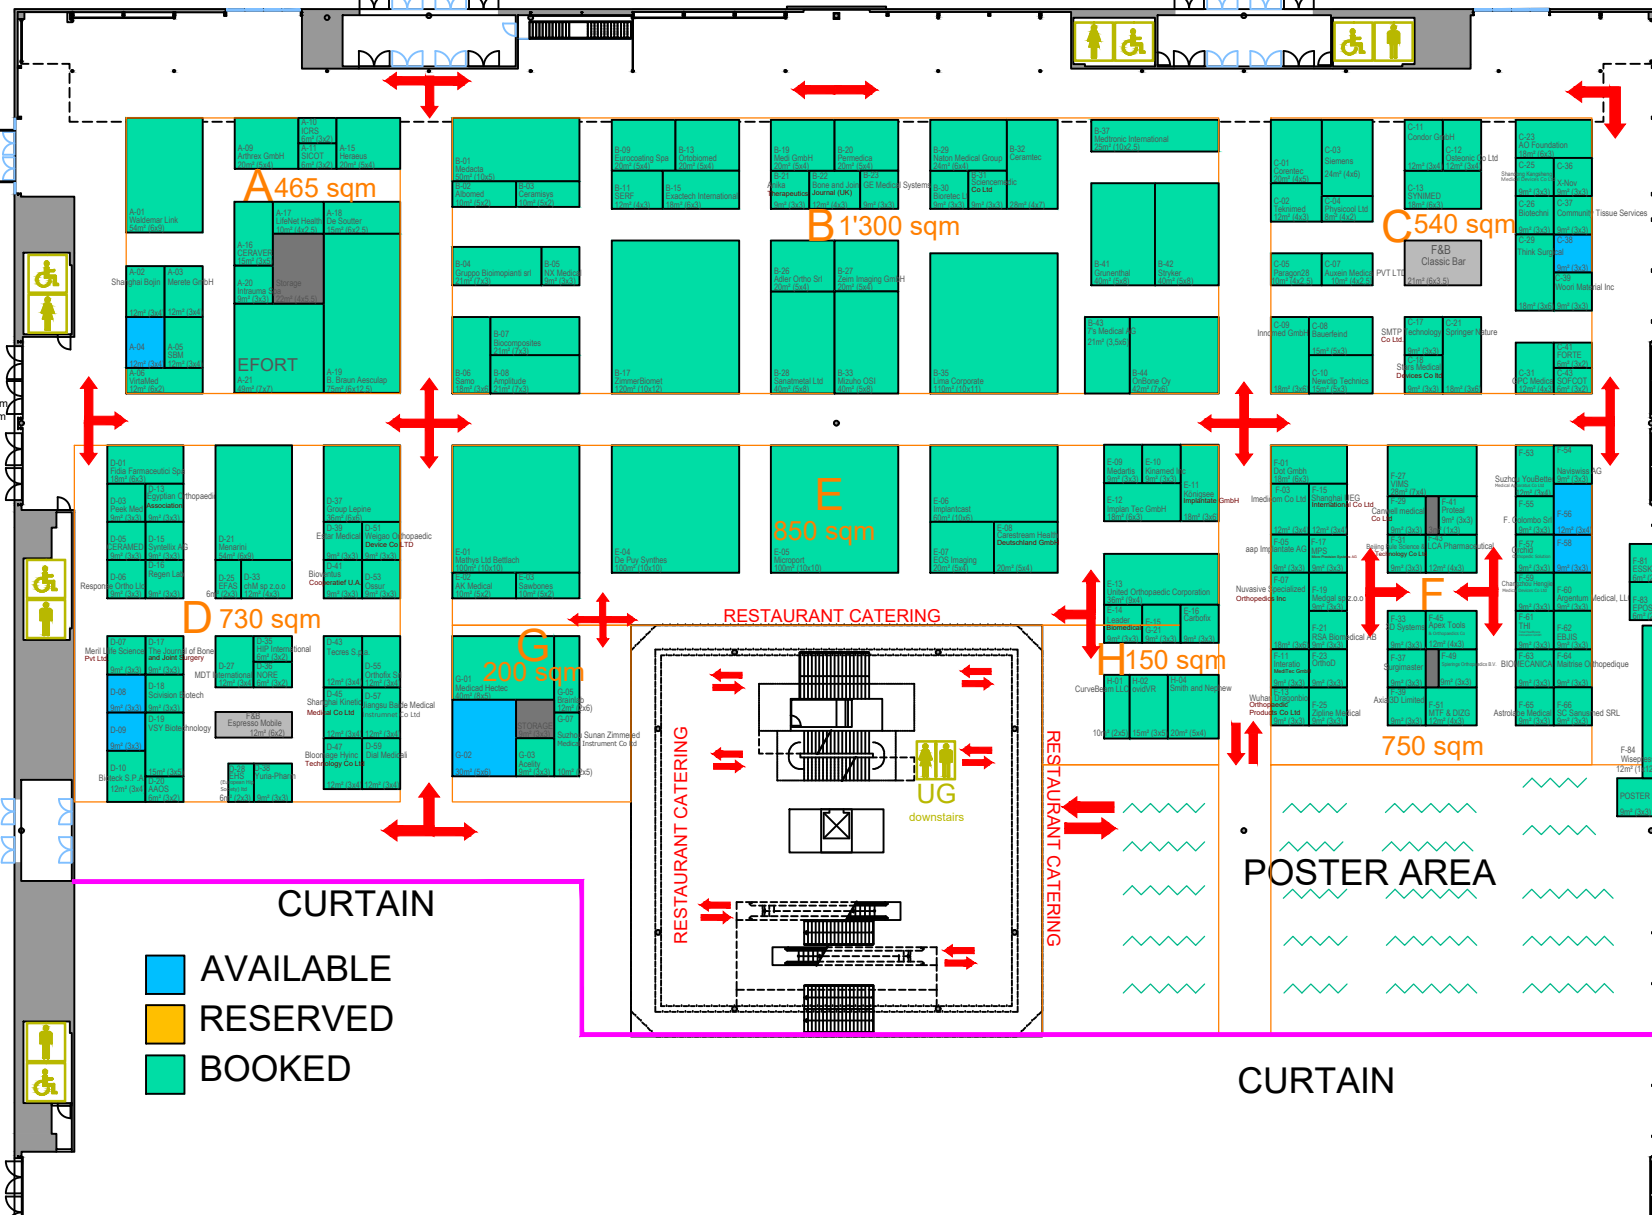

Date:
24 April 2017

MAIN ENTRANCE
SESSION ROOMS (ground level)
Brussels, Madrid, Nice & Geneva
SESSION ROOMS (first floor)
Berlin, Copenhagen, Istanbul, Paris & London
REGISTRATION

MAIN ENTRANCE
SESSION ROOMS
(Lisbon, Munich, Barcelona, Helsinki & Florence)
REGISTRATION

SIDE ENTRANCE FROM
PLENARY ROOM VIENNA

B9
TOR / GATE
Höhe / height = 4.4m
Breite / width = 5.7m
LOADING

B1
TOR / GATE
Höhe / height = 4.4m
Breite / width = 5.7m
LOADING

- AVAILABLE
- RESERVED
- BOOKED